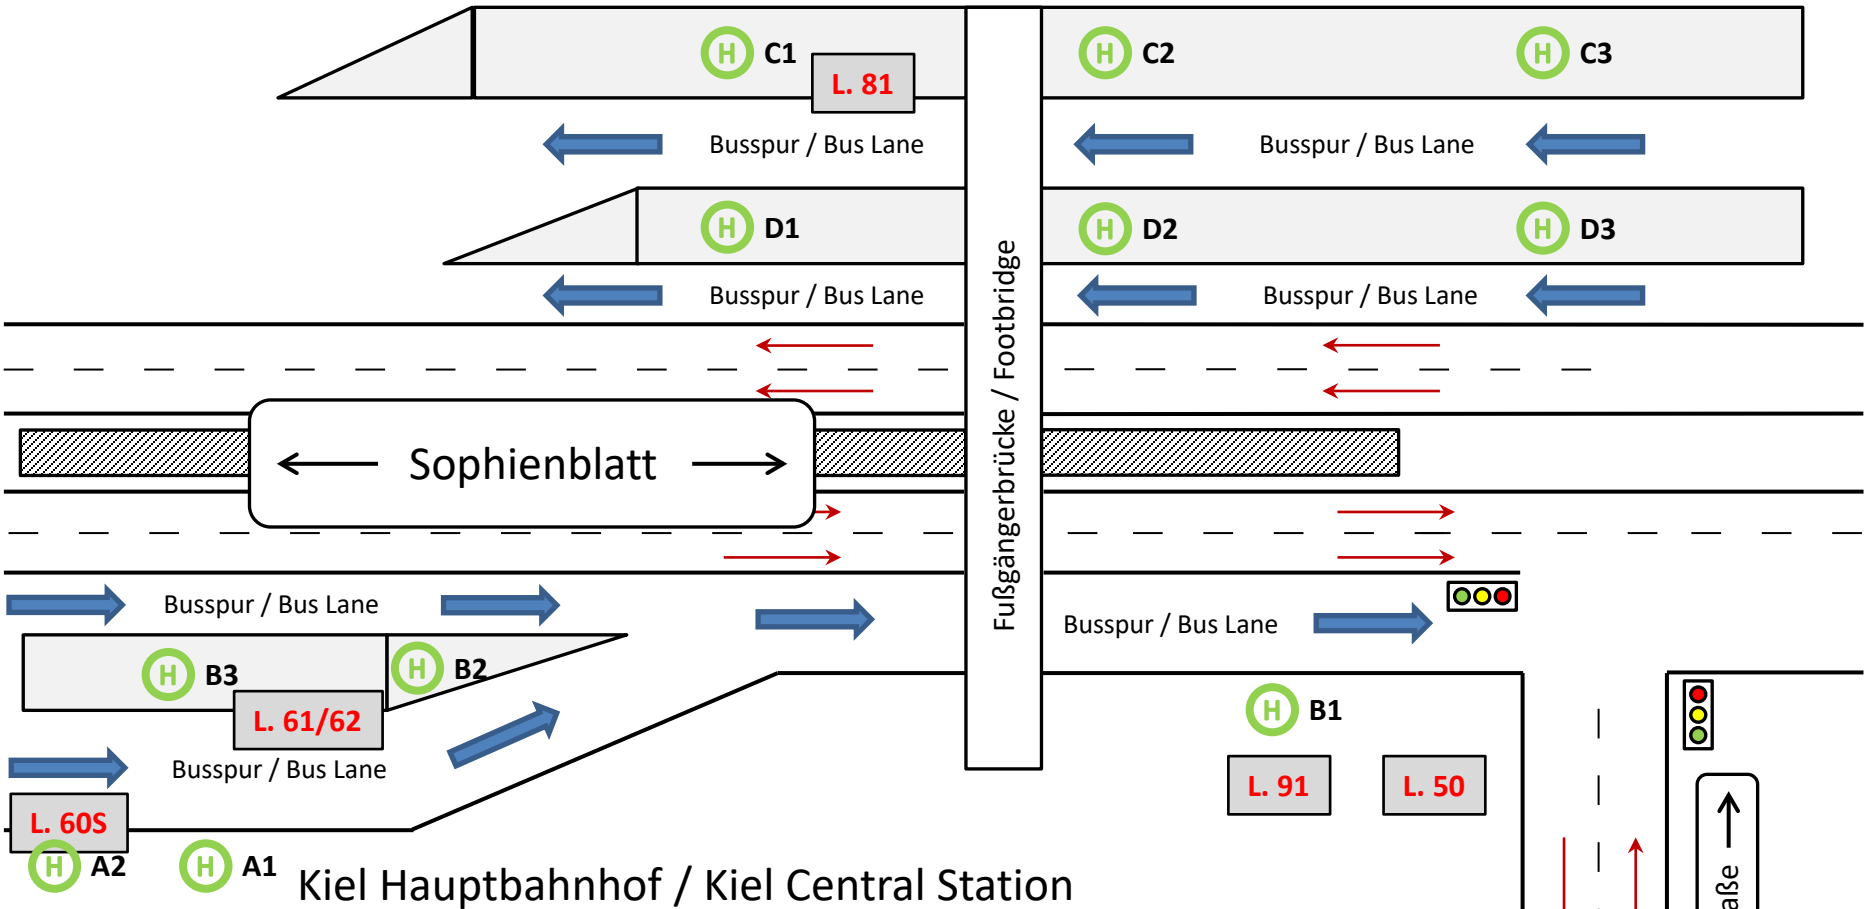

# Schematic Map of the Bus Terminal at Kiel Central Station

Kiel Hauptbahnhof / Kiel Central Station

- (H)** = Bushaltestelle / Bus stop
- Bus stop A2: Linie/Line 60S → Botanischer Garten (NOT on Sundays)
  - Bus stop B1: Linie/Line 91 → Holtenau/Friedrichsort (NOT on Sundays)
  - Bus stop B1: Linie/Line 50 → Botanischer Garten (also on Sundays)
  - Bus stop B2: Linie/Line 61 → Suchsdorf, Rungholtplatz (also on Sundays)
  - Bus stop B2: Linie/Line 62 → Projensdorf, Woltersweg (also on Sundays)
  - Bus stop C1: Linie/Line 81 → Botanischer Garten (also on Sundays)

Bahnhofsplatz  
Station Square